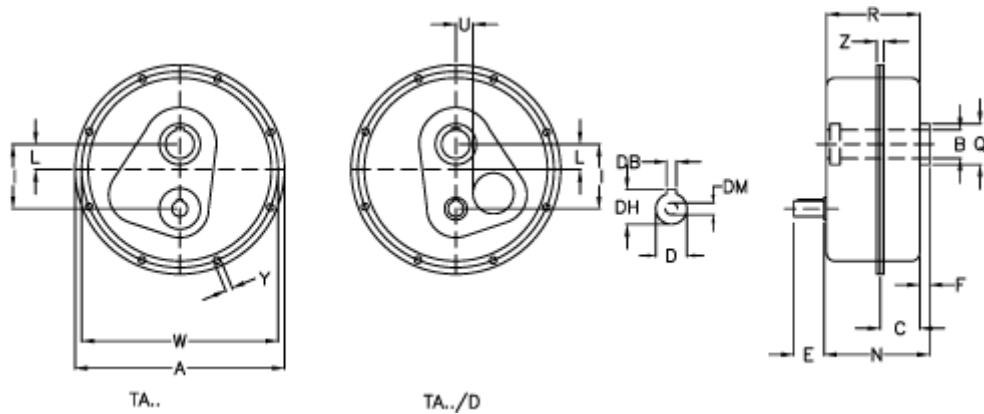

# Data Sheet

Article number: 29481252030

Description: Shaft mount. speed reducer  
TA 125.125D i=20,3 without lubrication

## Measures

a	= 850	E	= 110	W	= 805
B G7	= 125	F	= 34	Weight (kg)	= 410
C	= 110	I	= 294	Y	= 17.0
DB	= 16	L	= 80	Z	= 44.5
Description	= TA 125.125D	N	= 310.0		
DH	= 59.0	Q	= 170		
D h6	= 55	R	= 304.0		
DM	= M16	U	= 70		